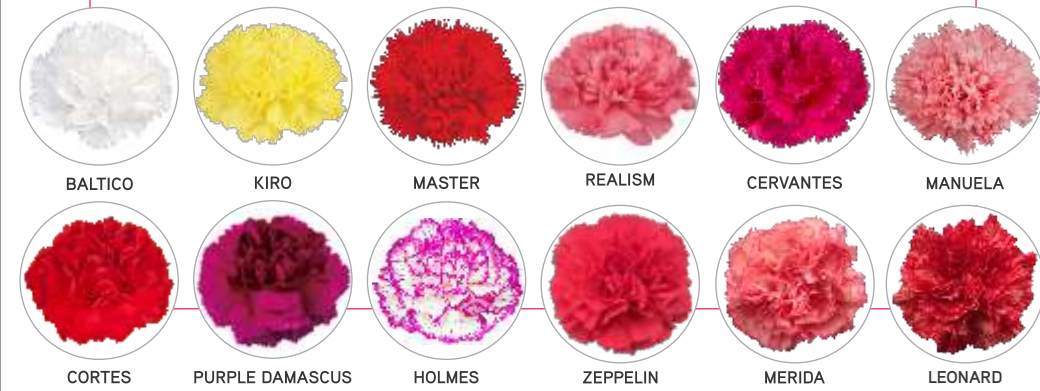

CARNATION VARIETIES