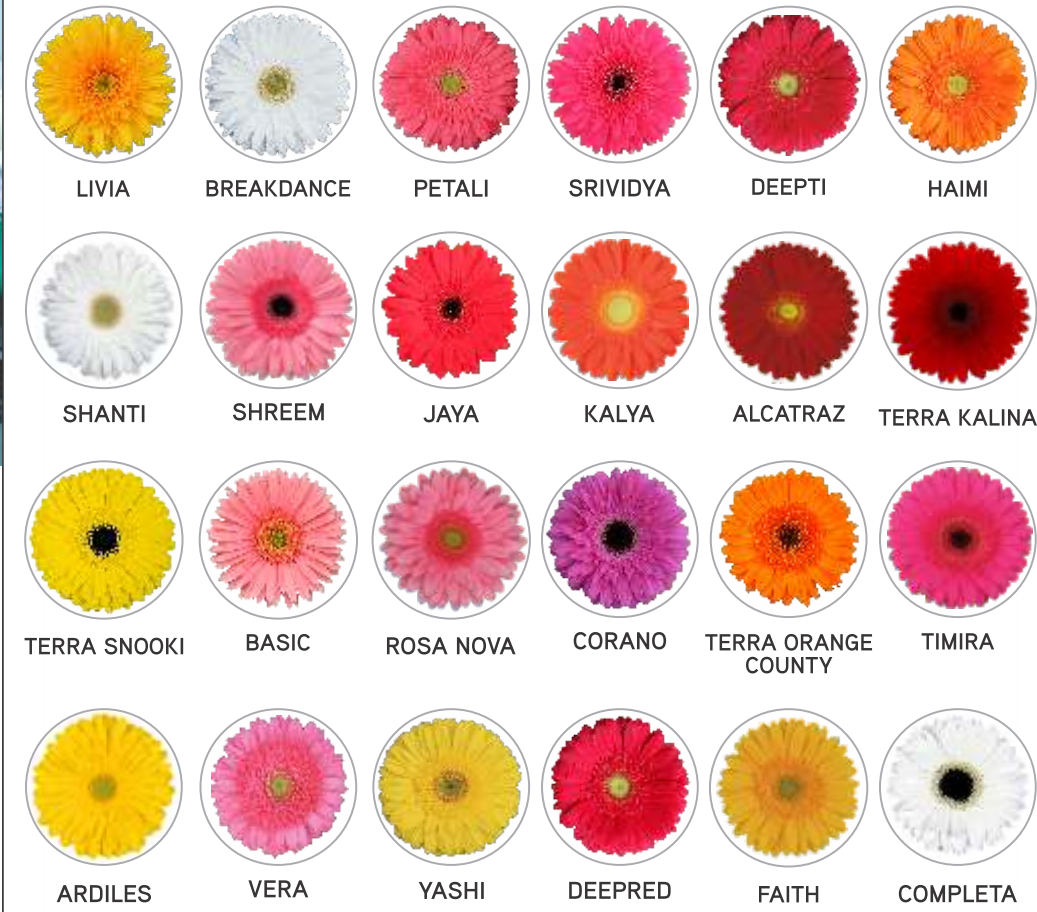

GERBERA VARIETIES