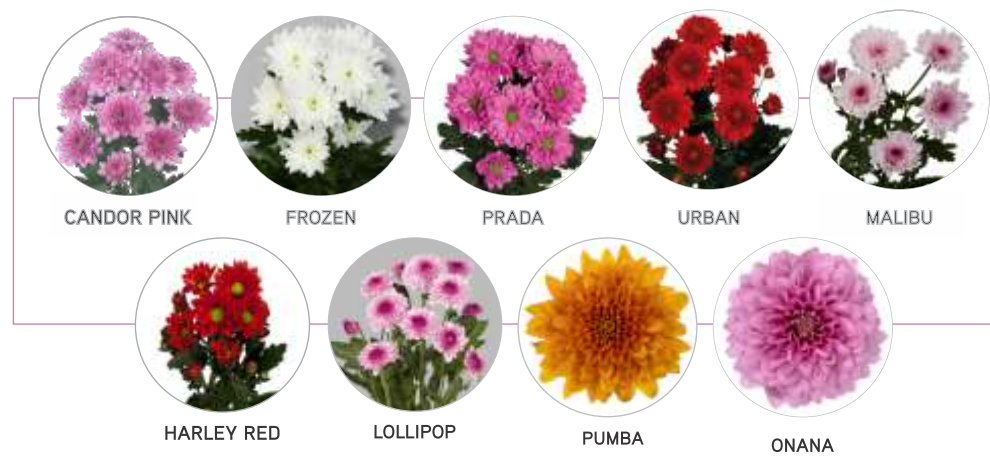

ORCHID VARIETIES

DARWIN PERENNIALS

BANANA PLANTS

Authorized propagator & distributor for Banana Tissue Culture Plants

STRAWBERRY PLANTS

Varieties:
 SWEET ANN
 BEAUTY
 SWEET SENSATION
 WINTER DAWN
 BRILLIANCE