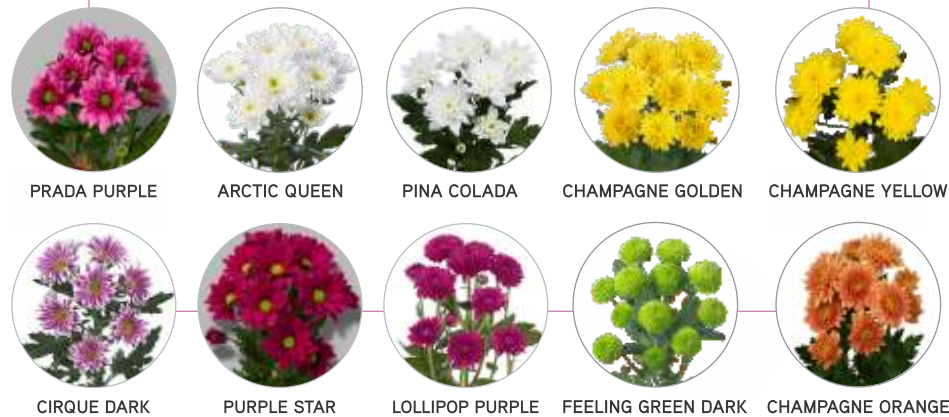

ORCHID VARIETIES

DARWIN PERENNIALS

BANANA PLANTS

Authorized propagator & distributor for Banana Tissue Culture Plants

STRAWBERRY PLANTS

Varieties:
 SWEET ANN
 BEAUTY
 SWEET SENSATION
 WINTER DAWN
 BRILLIANCE